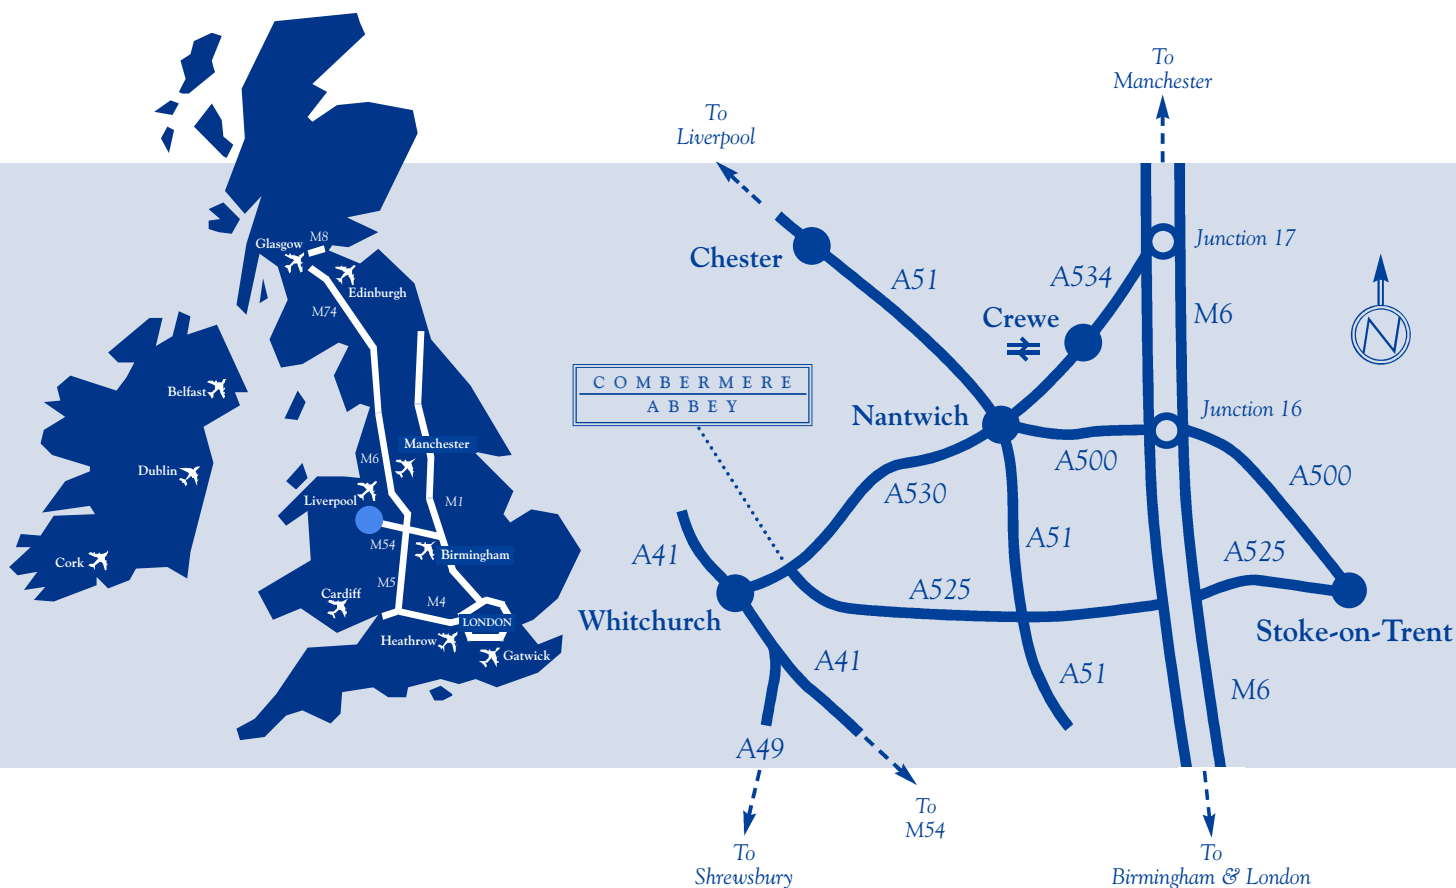

COMBERMERE
 ABBEY

DIRECTIONS & DISTANCES

(All distances are approximate and the map is not to scale)

ROAD

Chester - 25 miles
 Liverpool - 45 miles
 Manchester - 45 miles
 Shrewsbury - 25 miles
 Stoke-on-Trent - 20 miles
 Wrexham - 15 miles

RAIL

Crewe - 11 miles
 Whitchurch - 5 miles

AIR

Birmingham - 60 miles
 East Midlands - 55 miles
 Liverpool - 40 miles
 Manchester - 40 miles

COTTAGES

TELEPHONE: 01948 662876
 FACSIMILE: 01948 660920
 e-mail: cottages@combermereabbey.co.uk